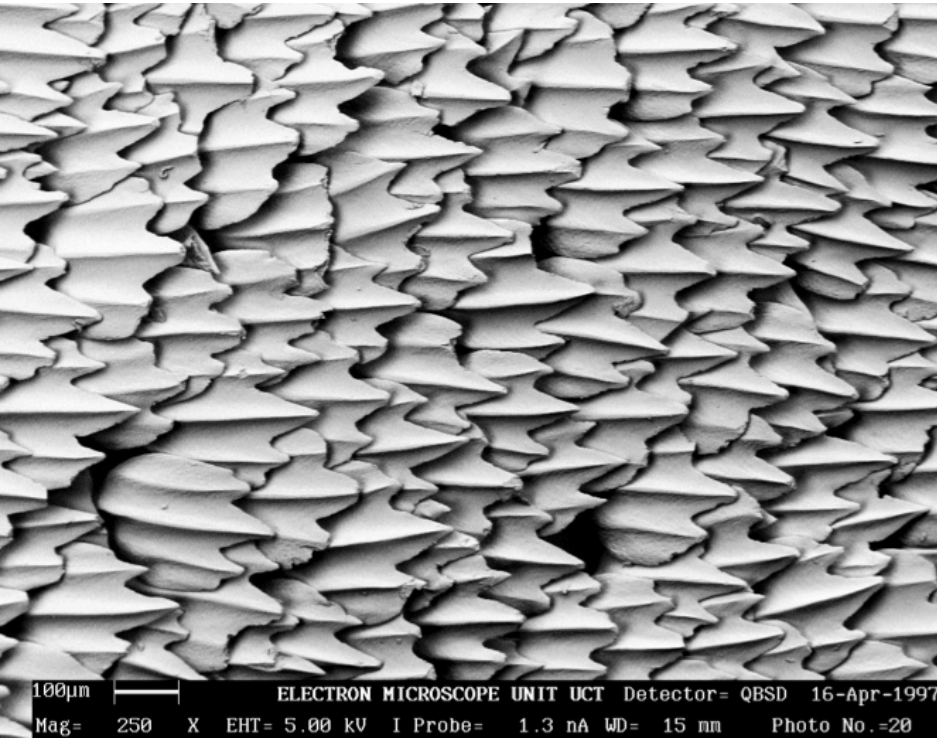

innovación

Sharklet™
Technologies, Inc.

BIOMIMICRY
FOR ENTREPRENEURS